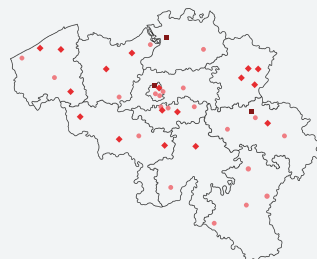

41 cinemas

321 screens

+70.000 seats

DISTRIBUTION

A "Cinema Week" starts on Wednesday and ends on Tuesday.

OUR CINE-PARKS

Each of our Cineparks contains a specific region/location based on language and/or coverage.

CP NATIONAL
321 screens
100%

CP NORTH
139 screens
45,3%

CP SOUTH
142 screens
42,3%

CP BXL5
41 screens
12,4%

CP NORTH+BXL
164 screens
53,4%
(BXL Kinopolis only)

CP SOUTH+BXL
183 screens
54,8%

CP BXL8
71 screens
22,6%

42 cinemas

322 screens

+70.000 seats

cinema

#screens

#seats

Kinepolis Antwerp	24	7.216
Kinepolis Brussels	25	6.433
Kinepolis Liège	16	4.649
Pathé Charleroi	15	3.747
Imagix Mons	14	3.567
Kinepolis Gent	12	3.107
Kinepolis Hasselt	13	2.849
Cinescope Louvain La Neuve	13	2.875
Acinapolis Namur	12	2.549
Kinepolis Kortrijk	10	2.353
Kinepolis Braine	10	2.178
Siniscoop Sint-Niklaas	8	2.256
Euroscop Maasmechelen	11	2.041
Euroscop Genk	10	2.054
Imagix Tournai	10	1.946
Kinepolis Leuven	7	1.642
Kinepolis Oostende	8	1.649
Pathé Verviers	8	1.573
Kinepolis Brugge	8	1.441
Imagix Huy	7	1.423
Wellington Waterloo	7	1.205

DISTRIBUTION

CinePark BXL5

5 cinemas

41 screens

+9.000 seats

 cinema	 #screens	 #seats
Kinepolis Brussels	25	6.433
White Cinema Bruxelles	8	994
Vendome Bruxelles	5	838
Le Stockel Woluwe St-Pierre	1	396
Galeries Bruxelles	2	395