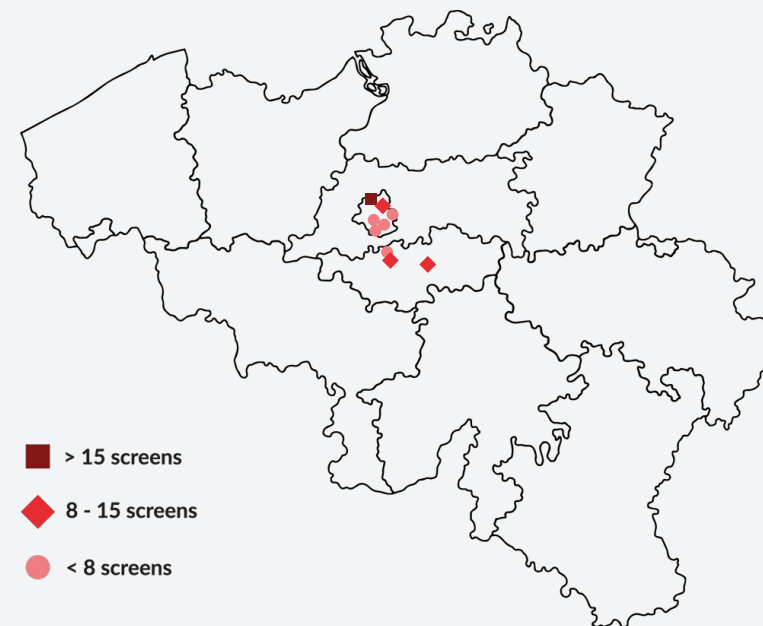

DISTRIBUTION

CinePark South+BXL

 25 cinemas	 182 screens	 +39.000 seats
--	---	---

 cinema	 #screens	 #seats
Kinepolis Brussels	25	6.433
Kinepolis Liège	16	4.649
Pathé Charleroi	15	3.747
Imagix Mons	14	3.567
Cinescope Louvain La Neuve	13	2.875
Acinapolis Namur	12	2.549
Kinepolis Braine	10	2.178
Imagix Tournai	10	1.946
Pathé Verviers	8	1.573
Imagix Huy	7	1.423
Wellington Waterloo	7	1.205
Stuart La Louvière	7	1.026
Kinepolis Palace Liège	5	1.009
White Cinema Bruxelles	8	994
Vendome Bruxelles	5	838
Movie Mills Malmedy	5	736
CineXtra Bastogne	3	425
CineXtra Marche	3	415
Le Stockel Woluwe St-Pierre	1	396
Galleries Bruxelles	2	395
Cine Centre Rixensart	1	275
Le Totem Libramont	2	239
L'Etoile Jodoigne	1	235
Bouillon Cine	1	165
Cine Chaplin Nismes	1	100

DISTRIBUTION

CinePark BXL5

5 cinemas

41 screens

+9.000 seats

 cinema	 #screens	 #seats
Kinepolis Brussels	25	6.433
White Cinema Bruxelles	8	994
Vendome Bruxelles	5	838
Le Stockel Woluwe St-Pierre	1	396
Galeries Bruxelles	2	395

DISTRIBUTION

CinePark BXL8

8 cinemas

71 screens

+15.000 seats

cinema	#screens	#seats
Kinepolis Brussels	25	6.433
Cinescope Louvain La Neuve	13	2.875
Kinepolis Braine	10	2.178
Wellington Waterloo	7	1.205
White Cinema Bruxelles	8	994
Vendome Bruxelles	5	838
Le Stockel Woluwe St-Pierre	1	396
Galleries Bruxelles	2	395

DISTRIBUTION - ALL

BRIGHTFISH

	 MISSION EVERYONE	 MISSION RESTRICT	 ALL MISSIONS	 MOVIE MATCH	 12 FLEX	 ALWAYS ON	 PREMIUM POSITION
CP NATIONAL	✓	✓	✓	✓	✓	✓	✓
CP SOUTH + BXL	✓	✓	✓	✓	✓	✓	
CP NORTH + BXL	✓	✓	✓	✓	✓	✓	
CP SOUTH	✓	✓	✓	✓	✓	✓	
CP NORTH	✓	✓	✓	✓	✓	✓	
CP BXL8	✓	✓					
CP BXL5	✓	✓					
AVAILABLE FOR					MISSION EVERYONE MISSION RESTRICT	MISSION EVERYONE MISSION RESTRICT MISSION FAMILIES	MISSION EVERYONE MISSION RESTRICT