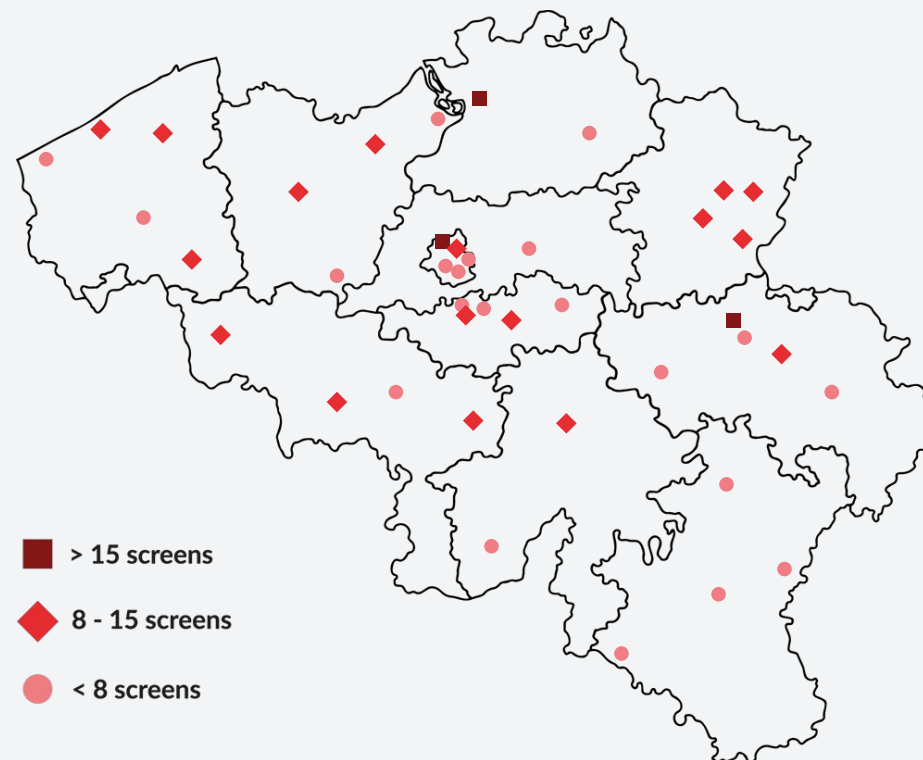

41 cinemas

321 screens

+70.000 seats

DISTRIBUTION

A "Cinema Week" starts on Wednesday and ends on Tuesday.

OUR CINE-PARKS

Each of our Cineparks contains a specific region/location based on language and/or coverage.

DISTRIBUTION

CinePark South+BXL

 25 cinemas	 182 screens	 +39.000 seats
--	---	---

 cinema	 #screens	 #seats
Kinepolis Brussels	25	6.433
Kinepolis Liège	16	4.649
Pathé Charleroi	15	3.747
Imagix Mons	14	3.567
Cinescope Louvain La Neuve	13	2.875
Acinapolis Namur	12	2.549
Kinepolis Braine	10	2.178
Imagix Tournai	10	1.946
Pathé Verviers	8	1.573
Imagix Huy	7	1.423
Wellington Waterloo	7	1.205
Stuart La Louvière	7	1.026
Kinepolis Palace Liège	5	1.009
White Cinema Bruxelles	8	994
Vendome Bruxelles	5	838
Movie Mills Malmedy	5	736
CineXtra Bastogne	3	425
CineXtra Marche	3	415
Le Stockel Woluwe St-Pierre	1	396
Galleries Bruxelles	2	395
Cine Centre Rixensart	1	275
Le Totem Libramont	2	239
L'Etoile Jodoigne	1	235
Bouillon Cine	1	165
Cine Chaplin Nismes	1	100

DISTRIBUTION

CinePark BXL5

5 cinemas

41 screens

+9.000 seats

 cinema	 #screens	 #seats
Kinepolis Brussels	25	6.433
White Cinema Bruxelles	8	994
Vendome Bruxelles	5	838
Le Stockel Woluwe St-Pierre	1	396
Galeries Bruxelles	2	395

DISTRIBUTION

CinePark BXL8

8 cinemas

71 screens

+15.000 seats

cinema	#screens	#seats
Kinepolis Brussels	25	6.433
Cinescope Louvain La Neuve	13	2.875
Kinepolis Braine	10	2.178
Wellington Waterloo	7	1.205
White Cinema Bruxelles	8	994
Vendome Bruxelles	5	838
Le Stockel Woluwe St-Pierre	1	396
Galleries Bruxelles	2	395