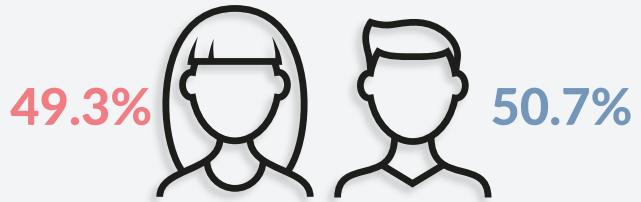

PROFILE DATA

JOKER: FOLIE À DEUX

HAS KIDS (-15y/o) 19.8%

THEY ARE...