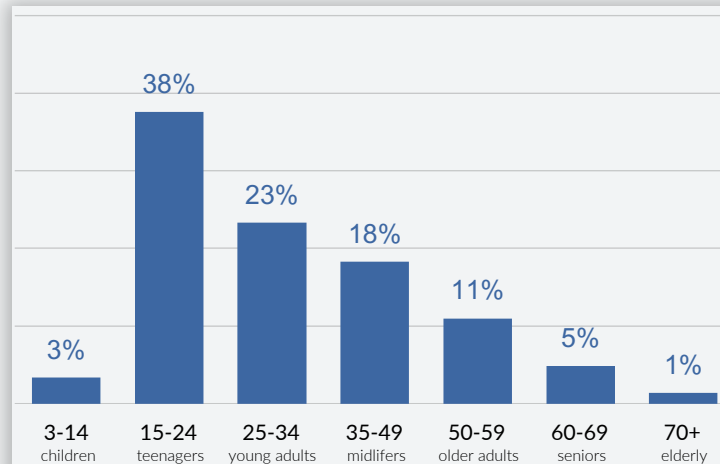

PROFILE DATA

JOKER: FOLIE À DEUX

HAS KIDS (-15y/o) 19.8%

THEY ARE...